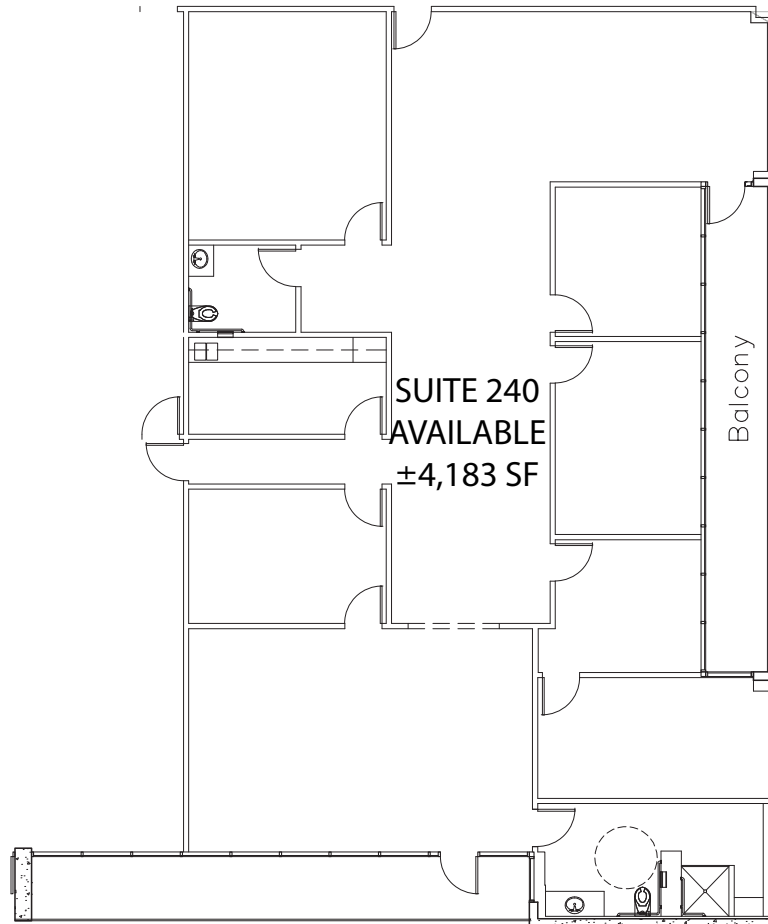

5898 CONDOR DRIVE
MOORPARK, CA

CONDOR TECHNOLOGY CENTER

OVERVIEW

AVAILABLE FOR LEASE

SECOND FLOOR PLAN

AMENITIES

SUITE	SIZE	LEASE RATE
240	±4,183 SF	\$1.00 PSF FSG

SECOND FLOOR