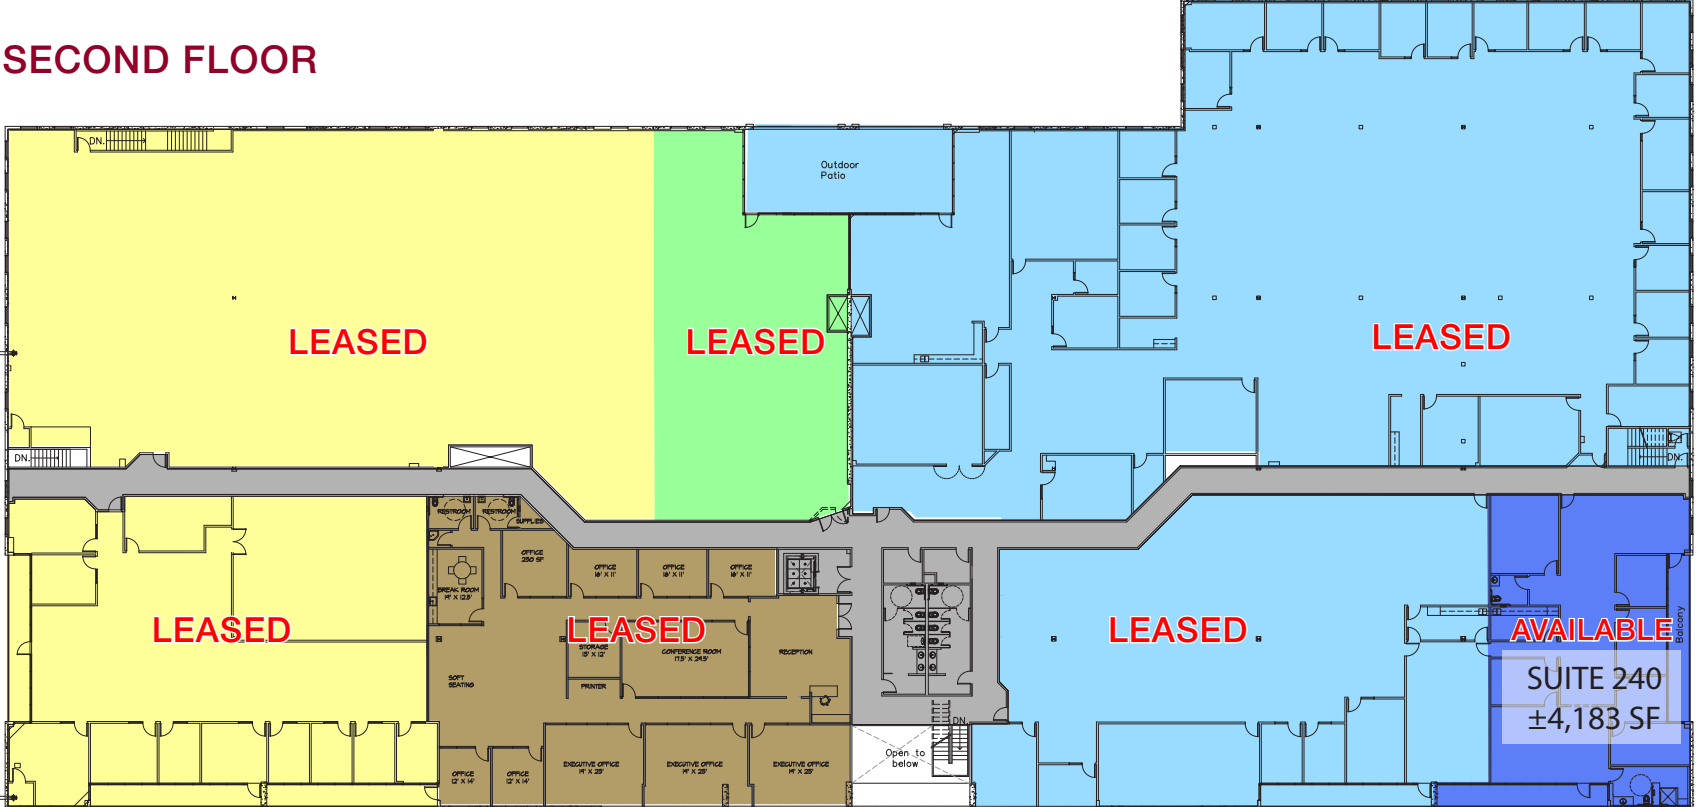

5898 CONDOR DRIVE
MOORPARK, CA

CONDOR TECHNOLOGY CENTER

OVERVIEW

AVAILABLE FOR LEASE

SECOND FLOOR PLAN

AMENITIES

SUITE	SIZE	LEASE RATE
240	±4,183 SF	\$1.00 PSF FSG

SECOND FLOOR